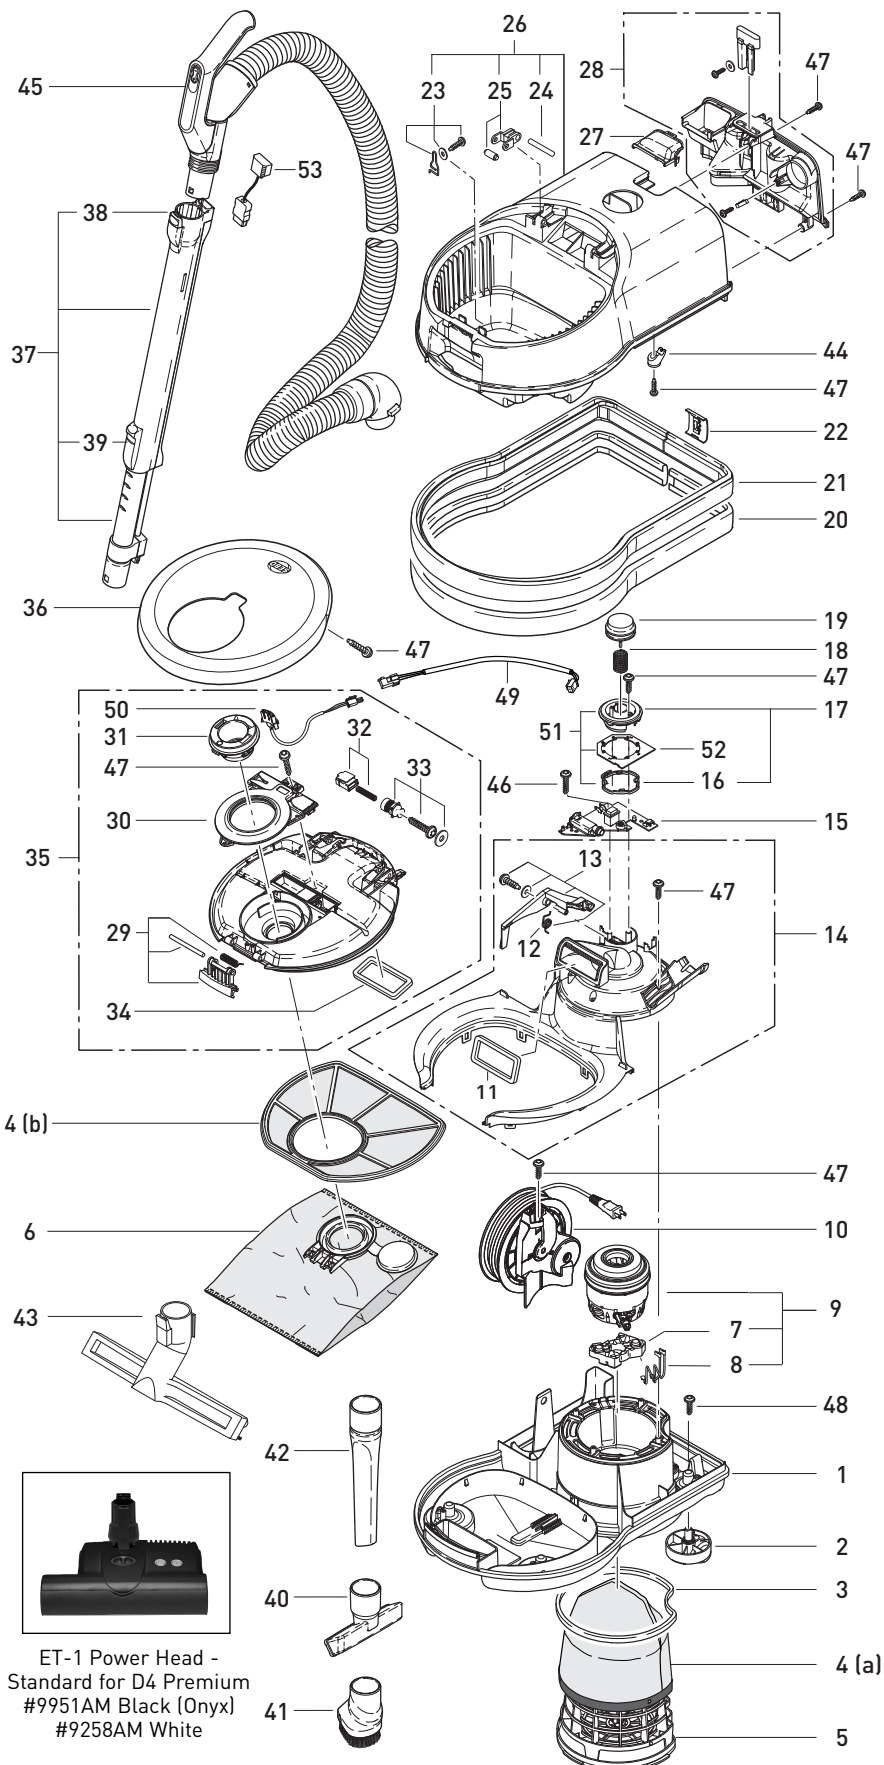

AIRBELT D4 SCHEMATIC AND PARTS LIST

90640AM Premium D4 - Black (Onyx)
90641AM Premium D4 - White

90630AM D4 - Red

Canister with Handle/Hose

90641AM Premium D4 - White Machine

Pos.	Part #	Description
1	8001WEER	Bottom casing (2)
2	8086	Castor cpl
3	8065ER	Micro filter seal
4	8191AM	a) Hospital-grade micro filter & b) Motor filter = Microfilter set
5	8084ER	Micro filter holder
6	8120AM	Filter bag
7	8045ER	Motor support
8	8091AM	Internal cable set
9	8048ER	1200W Vac motor (7 & 8)
10	665613E	Cord reel
11	8009	Motor inlet seal
12	8098ER	Rewind lever spring
13	8036ER	Rewind lever cpl (12)
14	8085ER	Motor cover cpl (11 & 13)
15	8106ER	PCB w/ switch
16	8058ER	Retaining ring
17	8038ER1	Power display
18	8057	Spring for power button
19	8037GS	Power button
20	6047AM/01	AIRBELT cover (dark gray)
21	8033UL	Foam bumper
22	8034GS	AIRBELT clip
23	8140ER	Filter bag spring w/hardware
24	6750ER	Bag cover axle
25	8052ER	Bag cover hinge (2 pcs)
26	8003WEER	Top casing (23-25)
27	8059GS	Cable entry
28	8010PRER	Attachment holder cpl
29	8114ER	Bag cover release w/axle & spring
30	8129GS	Bag cover insert
31	8079GS	Hose neck
32	7020ER	Bag indicator
33	8127ER	Bag indicator adjuster
34	8130	Bag cover seal
35	8051AM4	Inside cover cpl (30-34, 47 & 50)
36	8005WEER	Bag cover
37	6270GS	Telescopic tube (38&39)
38	6420GS	Release button, leaf spring & cap
39	6421GS	Slider button w/hardware
40	8142GS	Upholstery nozzle
41	8146ER	Dusting brush, horsehair
42	8066GS	Crevice nozzle
43	6391DA	Parquet nozzle
44	5266	Cable clamp
45	8119AM	7' handle with hose
46	01000	Screw C 2.9 x 16
47	01036	Screw 4 x 14
48	0102	Screw F 3.9 x 13
49	8160	Internal cable
50	8093	Hose neck wiring
51	8038ER4	Power display (16,17 & 52)
52	8108ER	PCB w/lights
53	6369GS	Mains cable

1	8001DRER	Bottom casing (2)
26	8003DRER	Top casing (23-25)
28	8010D4ER	Attachment holder cpl
36	8005DRER	Bag cover

ET-2 Power Head
optional for D4 Red
#9250AM Red

ET-1 Power Head -
Standard for D4 Premium
#9951AM Black (Onyx)
#9258AM White