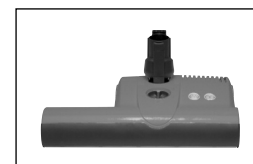

AIRBELT D4 SCHEMATIC AND PARTS LIST

90640AM Premium D4 - Black (Onyx)
90641AM Premium D4 - White

90630AM D4 - Red

Canister with Handle/Hose

90641AM Premium D4 - White Machine

Pos.	Part #	Description
1	8001WEER	Bottom casing (2)
2	8086	Castor cpl
3	8065ER	Micro filter seal
4	8191AM	a) Hospital-grade micro filter & b) Motor filter = Microfilter set
5	8084ER	Micro filter holder
6	8120AM	Filter bag
7	8045ER	Motor support
8	8091AM	Internal cable set
9	8048ER	1200W Vac motor (7 & 8)
10	665613E	Cord reel
11	8009	Motor inlet seal
12	8098ER	Rewind lever spring
13	8036ER	Rewind lever cpl (12)
14	8085ER	Motor cover cpl (11 & 13)
15	8106ER	PCB w/ switch
16	8058ER	Retaining ring
17	8038ER1	Power display
18	8057	Spring for power button
19	8037GS	Power button
20	6047AM/01	AIRBELT cover (dark gray)
21	8033UL	Foam bumper
22	8034GS	AIRBELT clip
23	8140ER	Filter bag spring w/hardware
24	6750ER	Bag cover axle
25	8052ER	Bag cover hinge (2 pcs)
26	8003WEER	Top casing (23-25)
27	8059GS	Cable entry
28	8010PRER	Attachment holder cpl
29	8114ER	Bag cover release w/axle & spring
30	8129GS	Bag cover insert
31	8079GS	Hose neck
32	7020ER	Bag indicator
33	8127ER	Bag indicator adjuster
34	8130	Bag cover seal
35	8051AM4	Inside cover cpl (30-34, 47 & 50)
36	8005WEER	Bag cover
37	6270GS	Telescopic tube (38&39)
38	6420GS	Release button, leaf spring & cap
39	6421GS	Slider button w/hardware
40	8142GS	Upholstery nozzle
41	8146ER	Dusting brush, horsehair
42	8066GS	Crevice nozzle
43	6391DA	Parquet nozzle
44	5266	Cable clamp
45	8119AM	7' handle with hose
46	01000	Screw C 2.9 x 16
47	01036	Screw 4 x 14
48	0102	Screw F 3.9 x 13
49	8160	Internal cable
50	8093	Hose neck wiring
51	8038ER4	Power display (16,17 & 52)
52	8108ER	PCB w/lights
53	6369GS	Mains cable

1	8001DRER	Bottom casing (2)
26	8003DRER	Top casing (23-25)
28	8010D4ER	Attachment holder cpl
36	8005DRER	Bag cover

ET-2 Power Head
optional for D4 Red
#9250AM Red

ET-1 Power Head -
Standard for D4 Premium
#9951AM Black (Onyx)
#9258AM White