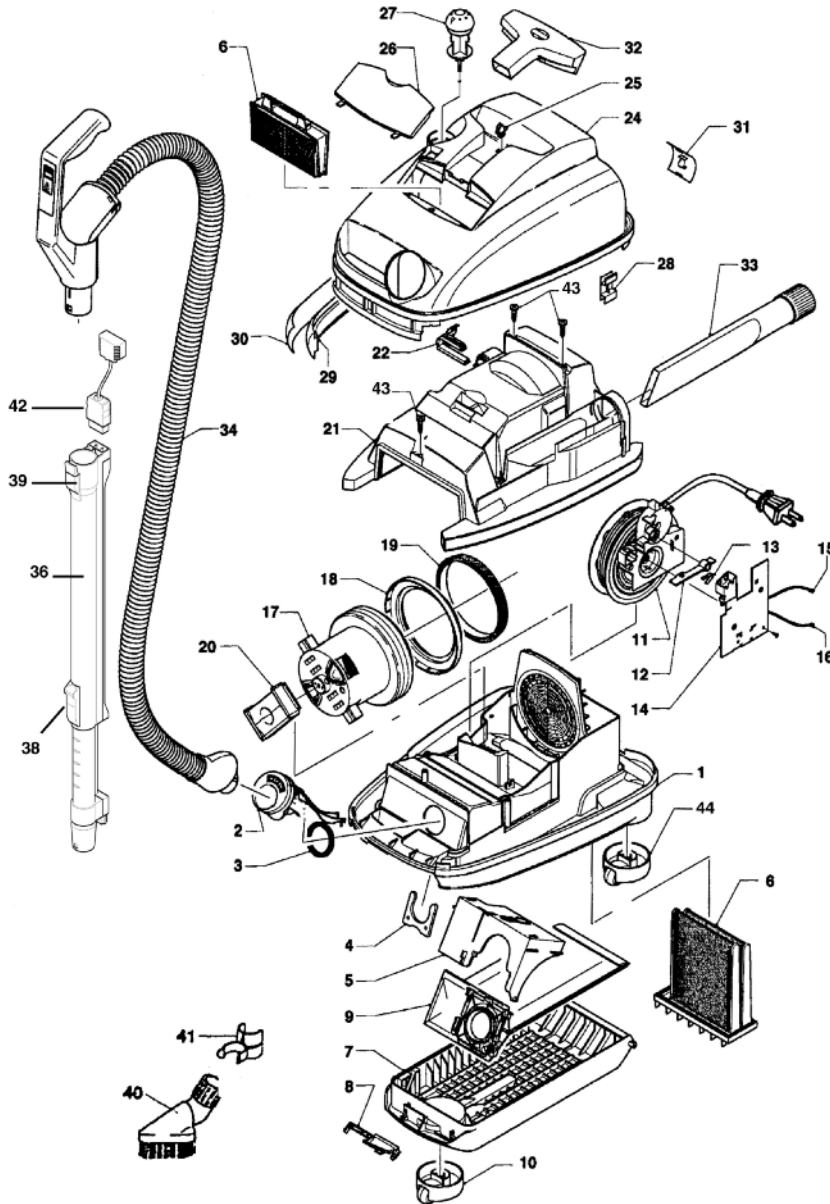

#9689AM K3 Volcano Machine Exceptions

24	6680SR	Top Casing, K3 - volcano
26	6439AM	Exhaust filter cover - volcano
27	6613VO	On/Off knob - gray/volcano
30	6047AM/03	AIRBELT textile - volcano

#9688AM K3 Onyx Machine Exceptions

24	6680SW	Top Casing, K3 - black
26	6422AM	Exhaust filter cover - black
30	6047AM/07	AIRBELT textile - silver/black (incl. pos. 31)

Parquet Brush standard with K3 Red, Volcano and Onyx