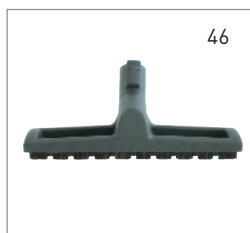

Parquet Brush standard with K2 Hunter Green