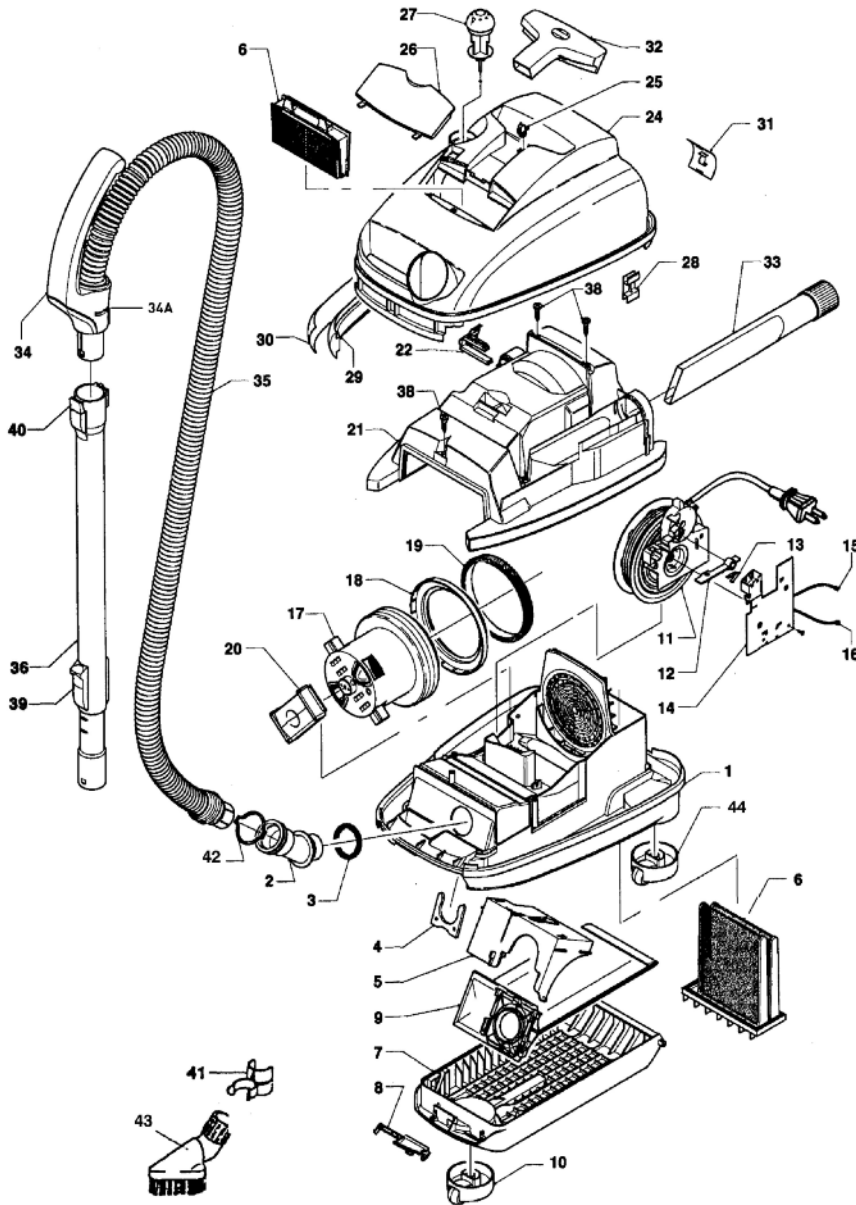

#9679AM K2 Midnight Blue Machine Exceptions

Pos.	Part #	Description
24	6680DB	Top Casing, K2 - midnight blue
26	6424AM	Exhaust filter cover - midnight blue
27	6613GW	On/Off knob - gray/white
30	6047AM/01	AIRBELT textile - dark gray (incl. pos. 31)

Turbo Nozzle standard with K2 Hunter Green