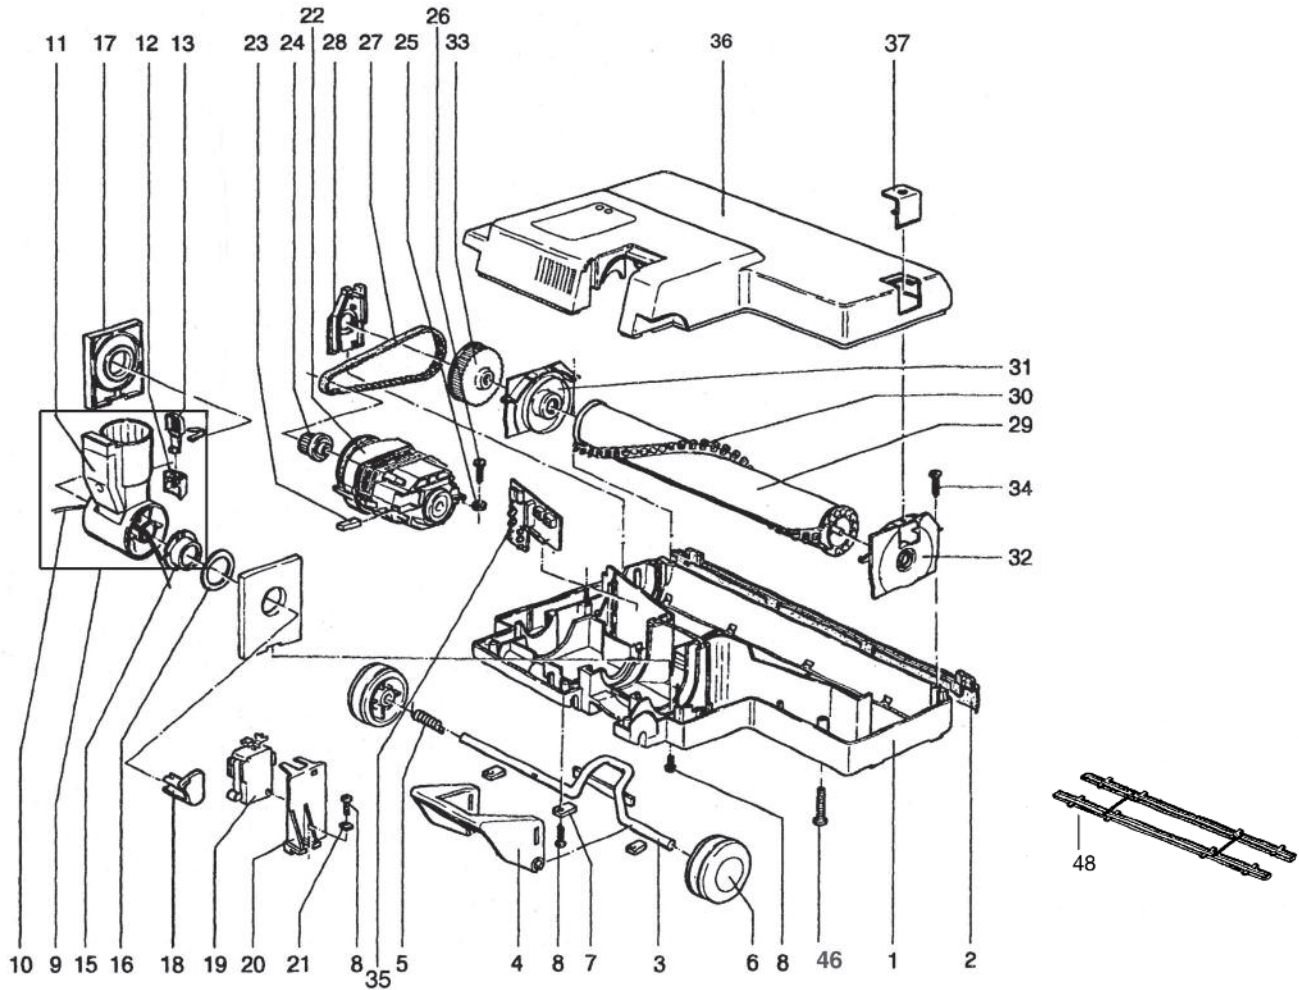

SEBO ET-C POWER HEAD

9254AM ET-C - White - 15 inch

#9254AM ET-C White Machine

Pos. Part # Description

1	2002DG	Chassis
2	2007DG	Bumper
3	2009	Axle
4	2011DG	Foot pedal
5	2010	Axle spring
6	2614DG	Wheel, complete
7	2014	Axle clamp
8	0102	Screw F 3.9 x 12
9	6145DG	Swivel neck assembly (incl. pos. 10 - 15)
10	6146UL	Male contact holder
11	6137DG	Swivel neck cover
12	1738DG	Cap
13	1737DG	Release button with leaf spring
15	2467	Plastic bearing
16	0155	Washer
17	2466	Swivel neck support w/leaf spring
18	2452	Switch lever
19	0531	Micro switch for swivel neck
20	2453	Micro switch support
21	0141	Locking washer
22	2241UE	Brush motor 120 V
23	05118S	Carbon brush set/brush motor

Pos. Part # Description

24	2025	Motor pulley
25	2566	Motor mounting
26	0174	Screw C 3.9 x 22
27	2049	Drive belt
28	2079DG	Bearing plate
29	2030ER	Brush assembly, cpl. (incl. pos. 30)
30	2046	Brush strip
31	2091	Bearing block left hand
32	2047	Bearing block right hand
33	2458	Brush roller pulley
34	0103	Screw C 3.9 x 16
35	2584ER	PC board, 120 V
36	2482GW	Power head cover - white
37	2058	Brush strip cover with screw
46	0110TL	Screw AM 5 x 25
48	2005ER	Metal plate for 370 - set

Central Vacuum Adapter

Pos. Part #

47 2780AM

Description

Central Vac Adapter for ET-C, ET-H, ET-1, ET-2 and DISCO power heads. 35" cable, 1 1/4" or 1 3/8" diameter fitting.