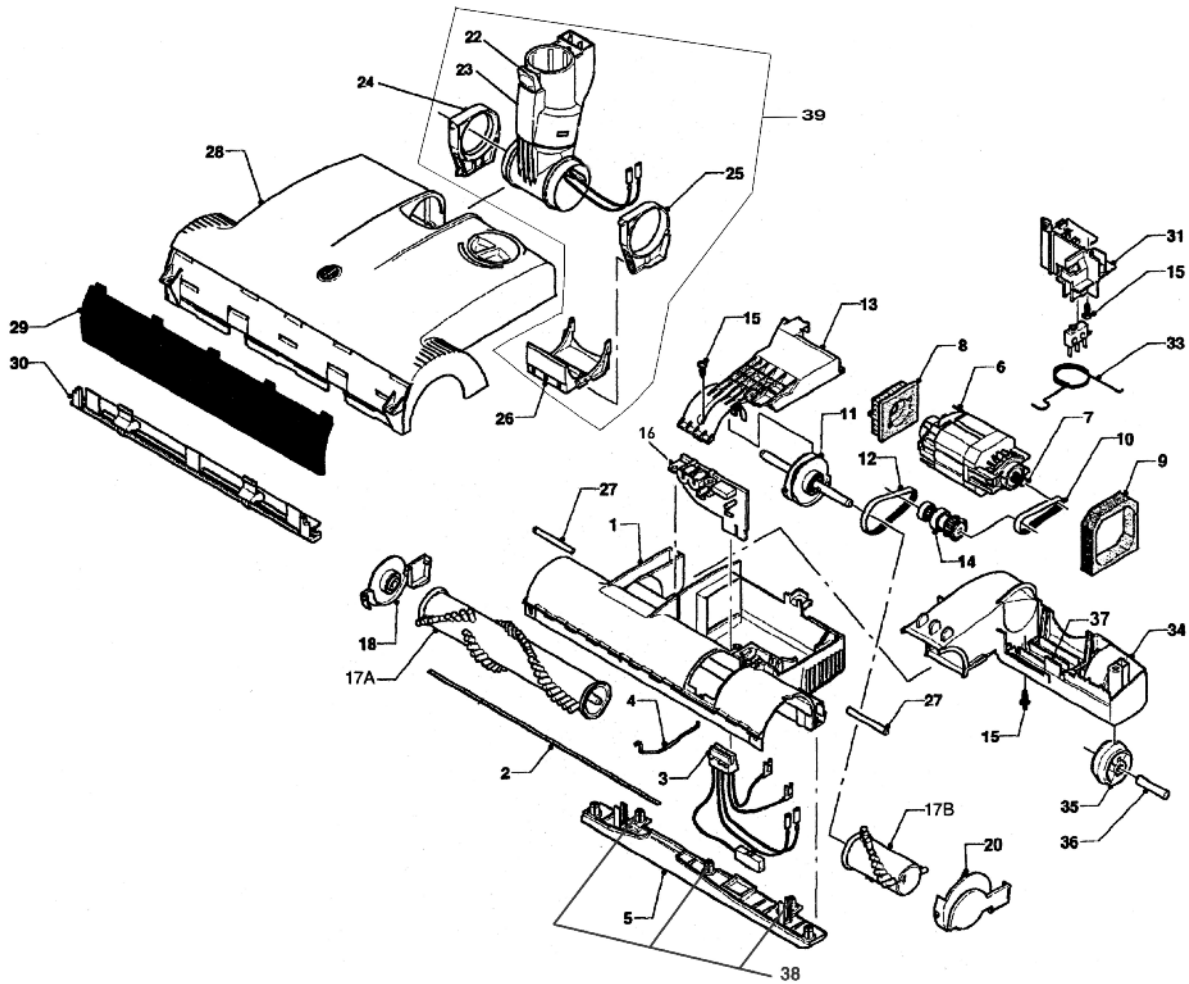

SEBO ET-H POWER HEAD

9256AM ET-H - White - 12 inch
 # 9257AM ET-H - Red - 12 inch

#9256AM ET-H White Machine

Pos.	Part #	Description
1	2701DG	Chassis
2	2708	Sealing strip
3	2729UL	Internal cable
4	2707	Wire tie
5	2704ER	Rear bottom plate, cpl.
6	2730	Brush motor 120 V, 150 W
7	2760	Motor pulley
8	2735	Motor support
9	2737	Gasket
10	2749	Drive belt, motor
11	2753	Brush drive unit
12	2750	Drive belt, brush
13	2702UL	Motor cover
14	2736ER	Transmission shaft, cpl.
15	0102	Screw F 3.9 x 13
16	2791AM	Computer board
17	2758ER	Brush roller set (2 pcs.)
17A	2754	8" Roller
17B	2756	Edge brush
18	2751DG	Bearing block right hand
20	2752DG	Brush cover, cpl.
22	1737DG	Release button with leaf spring

Pos.	Part #	Description
23	2775DG	Cap
24	2771HG	Swivel neck support RH (old style)
	2796HG	Swivel neck support RH (new for metal rings)
25	2772HG	Swivel neck support LH (old style)
	2797HG	Swivel neck support LH (new for metal rings)
26	2779DG	Stop spring
27	2706	Axle
28	2710GW	Power head cover - white
29	2716DG	Bumper
30	2714DG	Front bottom plate, complete
31	2764UL	Spring bracket/switch, complete
33	2762	Adjustment spring
34	2709DG	Wheel housing
35	2608DG	Wheel, complete
36	2720	Wheel axle
37	2794OR	Access door w/axle and spring
38	0107	Screw C 2.9 x 13
39	2798UE	Swivel neck assembly, cpl. (RH & LH supports and stop spring - incl. pos. 22 - 26)

#9257AM ET-H Red Machine Exceptions

Pos.	Part #	Description
28	2710DR	Power head cover - red

Central Vacuum Adapter

Pos.	Part #	Description
40	2780AM	Central Vac Adapter for ET-C, ET-H, ET-1, ET-2 and DISCO power heads. 35" cable, 1 1/4" or 1 3/8" diameter fitting.