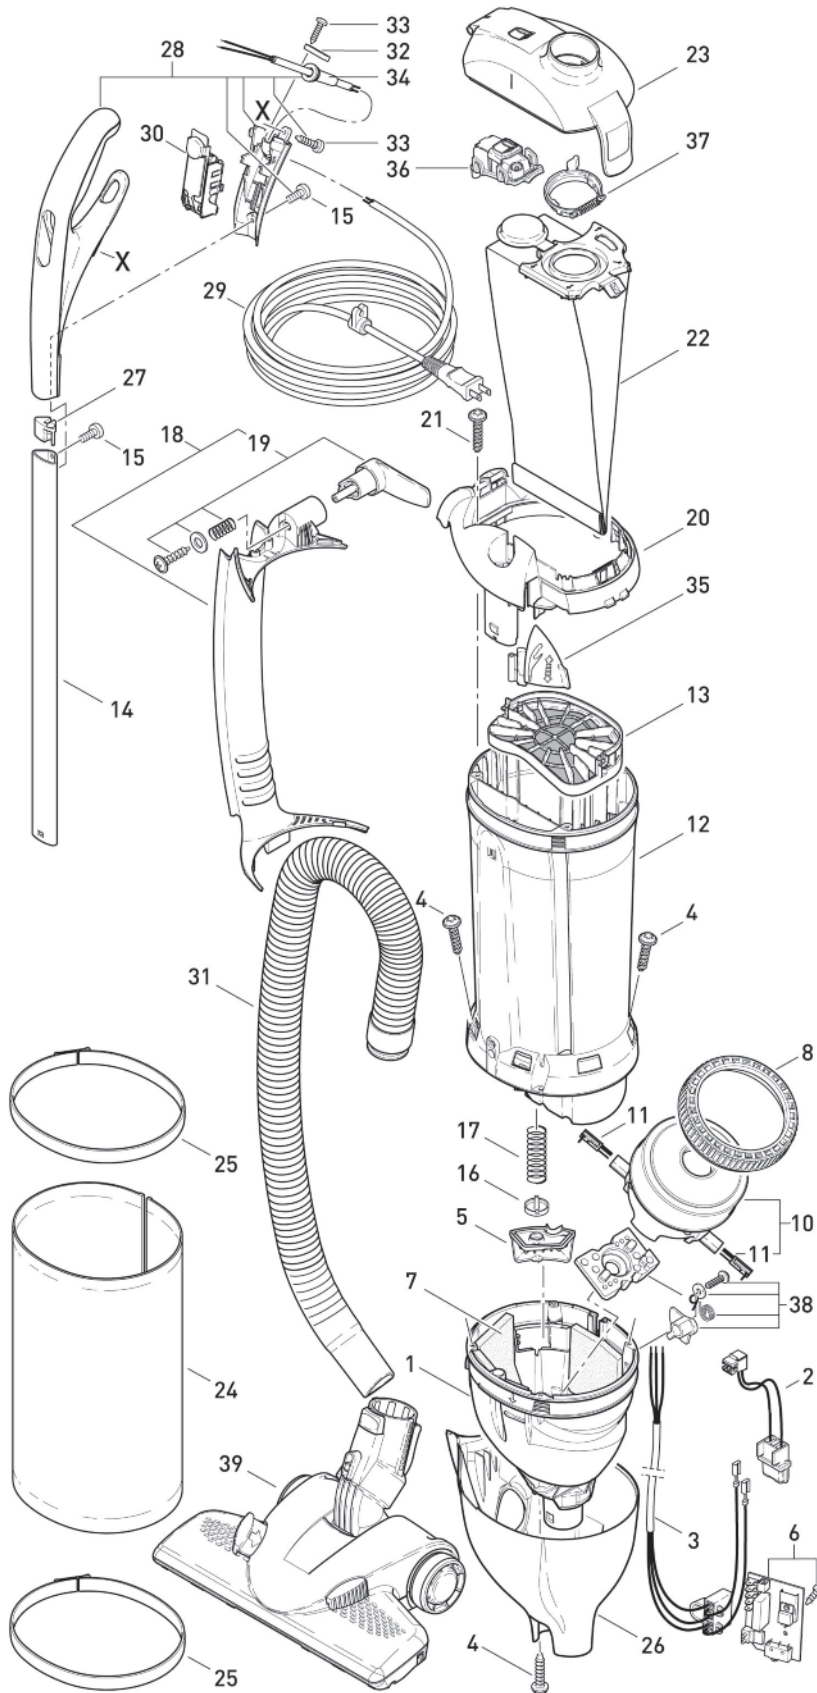

9804AM FELIX 1 PREMIUM - Ivory/Plaid
9826AM FELIX 4 KOMBI - Ivory/Plaid