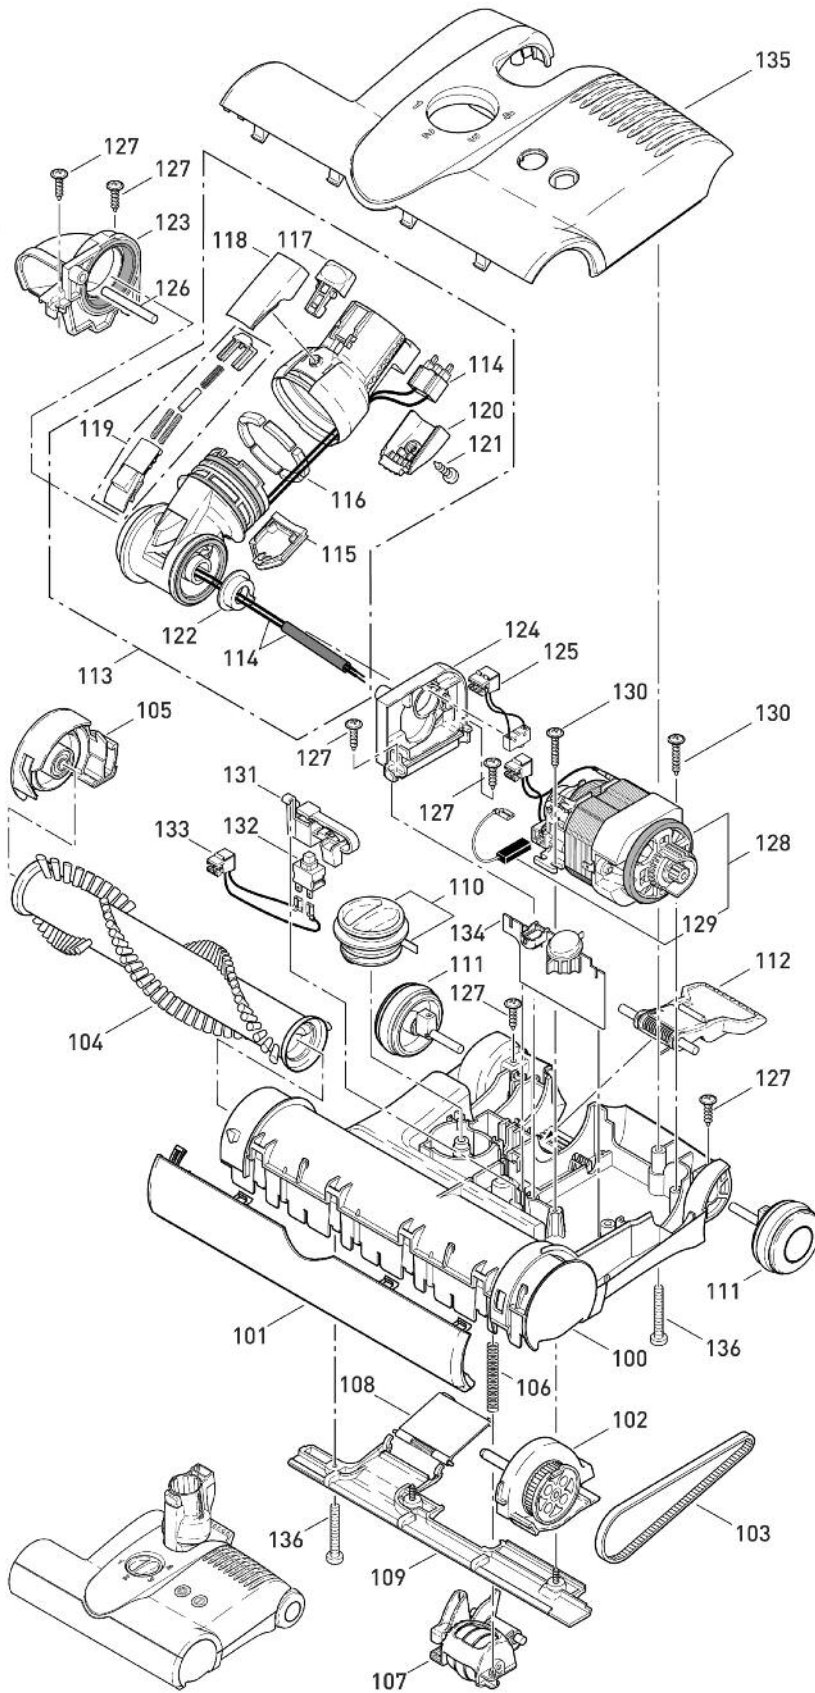

Power Head

Ivory Machine

Pos.	Part #	Description
100	2324SR	Chassis ET
101	2302SR	Bumper, complete
102	2314DG	Bearing block, left, complete
103	2923	Belt 333 3M HTDII-6
104	5010AM	Brush roller, cpl.
105	2313SR	Bearing block, right, complete
106	2929	Spring
107	2316DG	Pile adjustment assembly, cpl.
108	2909VO	Access door ET w/axle & spring
109	2304DG	Rear bottom plate, complete
110	2931SR	Pile adjustment button
111	2306SR	Wheel, complete
112	2937OR	Foot pedal
113	2307SR	Swivel neck assembly, complete
114	0876ER	Wiring swivel neck
115	2947SR	Cover, TS-neck
116	2950ER	Segments, metal (6 pc. set)
117	1737SR	Release button w/leaf spring
118	2952SR	Button cover, TS-neck
119	2945SR	Swivel neck slide
120	2951SR	Socket cover, TS-neck
121	01027	Screw F 3.9x9.5
122	2954	Swivel neck bearing
123	2311	Swivel neck support, right
124	2312	Swivel neck support, left
125	0880	Wiring swivel neck switch
126	2928	Axle
127	01021	Screw F 3.9x13
128	2973ER	Brush motor 120V, 175W
129	05141S	Carbon brush set
130	01020	Screw F 3.9x21
131	2958ER	Lever w/leaf spring
132	05114	Switch 2 - pole
133	0881	Wire
134	2983ER	Printed circuit board ET1 - 175W
135	2332HESE	Power head cover "FELIX" - ivory
136	0176 TL	Screw AM 4x30