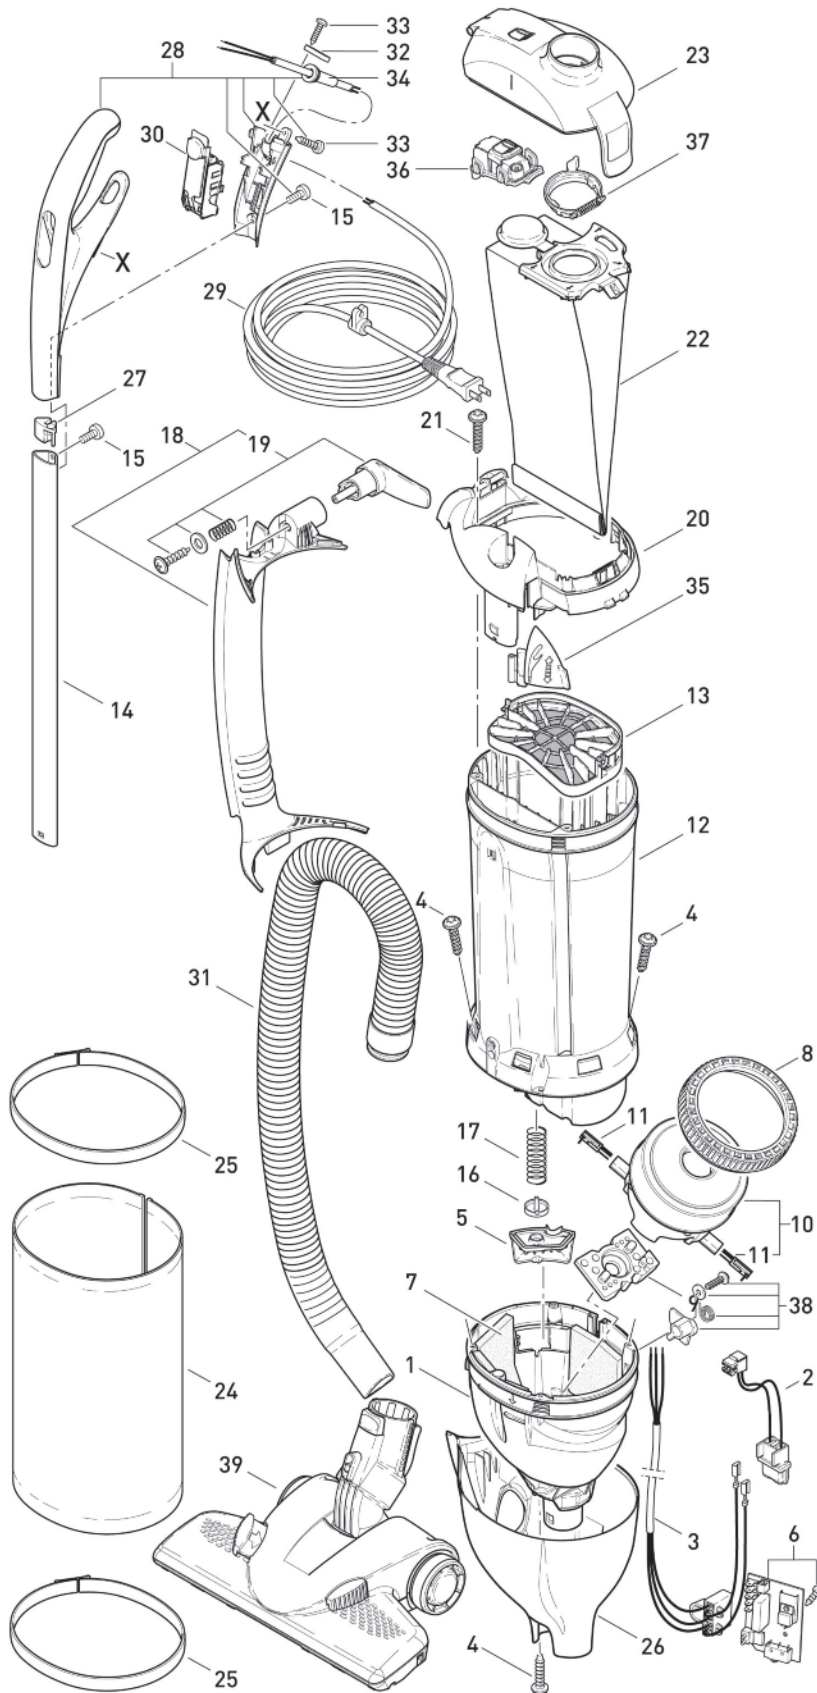

FELIX 1 Premium / FELIX 4 Kombi - Fun

Bag Housing with Handle

9803AM FELIX 1 Premium - Orange/Purple
9825AM FELIX 4 Kombi - Orange/Purple