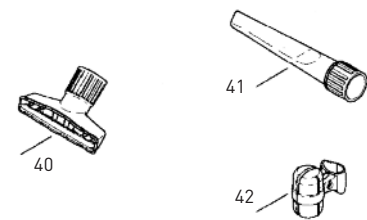

FELIX 2 Premium - Ice Blue

Power Head - 15 inch

9813AM FELIX 2 Premium - White/Blue - 15 inch

White Machine Pos.	Part #	Description
100	2325DG	Chassis ET
101	2303DG	Bumper, complete
102	2314DG	Bearing block, left, complete
103	2923	Belt 333 3M HTDII-6
104	2838AM	Brush roller, complete
105	2313DG	Bearing block, right, complete
106	2929	Spring
107	2316DG	Pile adjustment assembly, cpl.
108	2909VO	Access door ET w/axle & spring
109	2305DG	Rear bottom plate, complete
110	2931DG	Pile adjustment button
111	2306DG	Wheel, complete
112	2937OR	Foot pedal
113	2307DG	Swivel neck assembly, complete
114	0876ER	Wiring swivel neck
115	2947DG	Cover, TS-neck
116	2950ER	Segments, metal (6 pc. set)
117	1737DG	Release button w/leaf spring
118	2952DG	Button cover, TS-neck
119	2945DG	Swivel neck slide
120	2951DG	Socket cover, TS-neck
121	01027	Screw F 3.9x9.5
122	2954	Swivel neck bearing
123	2311	Swivel neck support, right
124	2312	Swivel neck support, left
125	0880	Wiring swivel neck switch
126	2928	Axle
127	01021	Screw F 3.9x13
128	2974ER	Brush motor 120V, 200W
129	05141S	Carbon brush set
130	01020	Screw F 3.9x21
131	2958ER	Lever w/leaf spring
132	05114	Switch 2 - pole
133	0881	Wire
134	2984ER	Printed circuit board - 200W
135	2341GWSE	Power head cover - "FELIX" - white
136	0176TL	Screw AM 4x30

Premium Parquet Brush (Included with

FELIX 1 Premium - Fun #9803AM)		
7200VO	Orange - 11 inches	
7207ER	Brush Strip Set (2 pcs. for FELIX)	
43	7212DG	Button cover

FELIX 1 Premium - Fun

Power Head

9803AM FELIX Premium - Orange