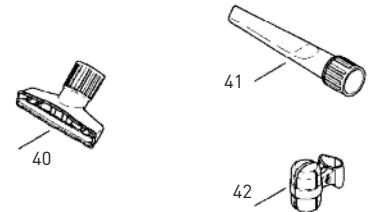

Ivory/Plaid Machine

Pos.	Part #	Description
1	7078DG	Air duct
2	7064	Internal wiring harness ET
3	7071	Internal cable
4	01016	Screw STS 4x16 - T20
5	7056DG	Valve cover
6	7111ER	Printed circuit board 120V
7	7098	Sound insulation
8	1047	VAC motor seal
9	7009	Rubber mounting
10	7041ER	VAC motor 120V
11	05140S	Carbon brush set
12	7143ER	Dust bag housing
13	7012ER	Motor filter
14	7081ER	Handle tube adjustable
15	0127	Screw M 4x10K
16	7025	Valve disc
17	7028	Valve spring
18	7090SR	Hose duct - burgandy
19	7027SR	Cable hook - burgandy
20	7093HE	Cover, dust bag housing - ivory
21	01017	Screw STS 4x20 - T20
22	7029ER	Dust bag
23	7091HE	Filter cover - ivory
24	7095ER03	Exhaust filter
25	7017SR	Exhaust filter clamp - burgandy
26	7168SE	Lower housing - ivory
27	7145DG	Tube plug
28	7164HE	Handle grip - ivory (Includes grommet, screws and clamp)
29	7127SR	Cable - burgandy
30	7038HE	Switch Assembly, cpl. - ivory
31	7050HE	Hose cpl., FELIX - ivory
32	1030UL	Cable clamp
33	0103	Screw C 3.9 x 16
34	1035SR	Cable grommet - burgandy
35	7082HE	Handle release button - ivory
36	7094ER	Filter indicator, complete
37	7018OR	Retaining ring, complete
38	7032ER	Switch lever, complete
39	7240SR	FELIX Kombi nozzle - ivory (Included with FELIX KOMBI #9826AM)
40	1491HE	Upholstery nozzle - ivory
41	1092HE	Crevice nozzle - ivory
42	7097SR	Double attachment clip - burgandy