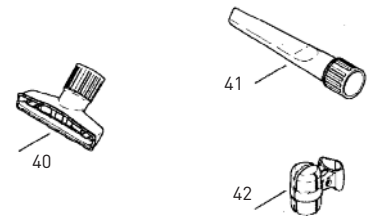

Black/Silver Machine

Pos.	Part #	Description
1	7078DG	Air duct
2	7064	Internal wiring harness ET
3	7071	Internal cable
4	01016	Screw STS 4x16 - T20
5	7056DG	Valve cover
6	7111ER	Printed circuit board 120V
7	7098	Sound insulation
8	1047	VAC motor seal
9	7009	Rubber mounting
10	7041ER	VAC motor 120V
11	05140S	Carbon brush set
12	7143ER	Dust bag housing
13	7012ER	Motor filter
14	7081ER	Handle tube adjustable
	7080ER	Handle tube fixed for #9802AM
15	0127	Screw M 4x10K
16	7025	Valve disc
17	7028	Valve spring
18	7090SW	Hose duct - black
19	7027SW	Cable hook - black
20	7093SW	Cover, dust bag housing - black
21	01017	Screw STS 4x20 - T20
22	7029ER	Dust bag
23	7091SW	Filter cover - black
24	7095ER04	Exhaust filter - black & silver
25	7017SB	Exhaust filter clamp - silver
26	7173SE	Lower housing - black
27	7145DG	Tube plug
28	7164SW	Handle grip - black (includes grommet, screws and clamp)
29	7127DG	Cable
30	7038SW	Switch assembly, cpl. - black
31	7050SB	Hose cpl., FELIX - silver
32	1030UL	Cable clamp
33	0103	Screw C3.9x16
34	1035DG	Cable grommet
35	7082SW	Handle release button - black
36	7094ER	Filter Indicator, cpl.
37	70180R	Retaining ring, cpl.
38	7032ER	Switch lever, cpl.
39	7240DG	FELIX Kombi nozzle - dark gray (Included with FELIX KOMBI #9824AM)
40	1491SW	Upholstery nozzle - black
41	1092SW	Crevice nozzle - black
42	7097SW	Double attachment clip - black